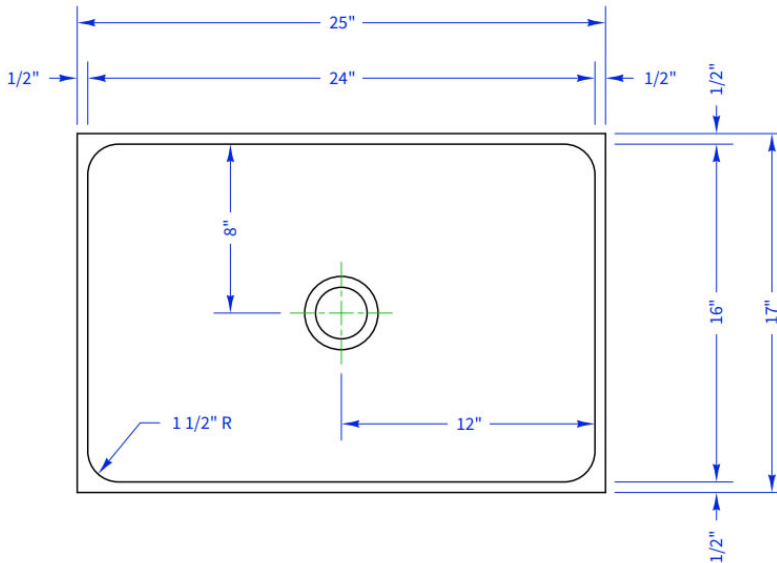

Sink Model: U50C

ID Size: 24" L x 16" W x 8" D

TOP VIEW

SIDE VIEW

UNDERMOUNT EPOXY RESIN SINKS:

Durcon epoxy resin undermount sinks, supplied by EpoxySinks.com, have been installed in school and industry laboratories for over 40 years. High chemical resistance, long-term durability and the widest selection of sizes, make Durcon's Epoxy Resin Undermount Sinks, the industry standard.