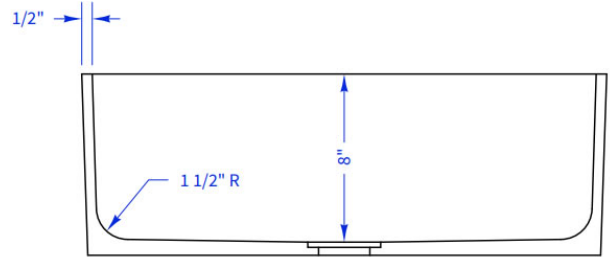

Sink Model: U50C

ID Size: 24" L x 16" W x 8" D

TOP VIEW

SIDE VIEW

UNDERMOUNT EPOXY RESIN SINKS:

Durcon epoxy resin undermount sinks, supplied by EpoxySinks.com, have been installed in school and industry laboratories for over 40 years. High chemical resistance, long-term durability and the widest selection of sizes, make Durcon's Epoxy Resin Undermount Sinks, the industry standard.